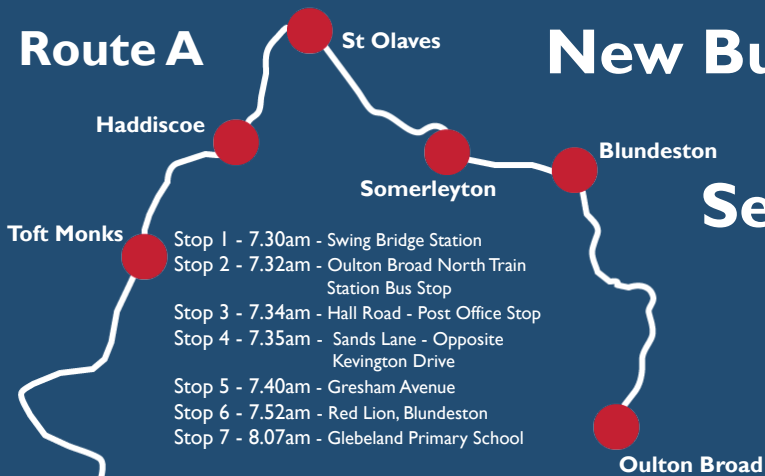

Route A

- Stop 1 - 7.30am - Swing Bridge Station
- Stop 2 - 7.32am - Oulton Broad North Train Station Bus Stop
- Stop 3 - 7.34am - Hall Road - Post Office Stop
- Stop 4 - 7.35am - Sands Lane - Opposite Kevington Drive
- Stop 5 - 7.40am - Gresham Avenue
- Stop 6 - 7.52am - Red Lion, Blundeston
- Stop 7 - 8.07am - Glebeland Primary School

Beccles Free School

Beccles Free School

- Stop 1 - 7.30am - Lowry Way (Gainsborough Drive)
- Stop 2 - 7.33am - Yarmouth Road - End of Park Road
- Stop 3 - 7.34am - Park Road, Crown Street Motors End
- Stop 4 - 7.37am - Denmark Road - Train Station Car Park
- Stop 5 - 7.42am - Waveney Drive (opposite Riverside)
- Stop 6 - 7.44am - Kirkley Run - Edgerton Road

North Lowestoft

Kessingland

Beccles Free School

Route C

South Lowestoft

Beccles Free School

Route D

- Stop 1 - 7.40am - Blacksmiths Corner (Beccles Road), Holton
- Stop 2 - 7.45am - Bramfield Road, Halesworth
- Stop 3 - 7.47am - Water Tower Bus Stop (Norwich Road), Halesworth
- Stop 4 - 7.51am - Spexhall Crossroads
- Stop 5 - 8.03am - Hill Side Road East (Co-op Bus Station), Bungay
- Stop 6 - 8.05am - Tally Ho Tea Rooms

Route E

Pakefield

Bungay

Beccles Free School

- Stop 1 - 7.40am - Fighting Cocks Pub
- Stop 2 - 7.44am - London Road South - Carlton Pub
- Stop 3 - 7.49am - A12 - Bus stop next to McDonalds - Pakefield
- Stop 4 - 7.54am - Opposite Primary School, Kessingland
- Stop 5 - 7.57am - Wash Lane, Kessingland
- Stop 6 - 7.59am - Africa Alive, Kessingland